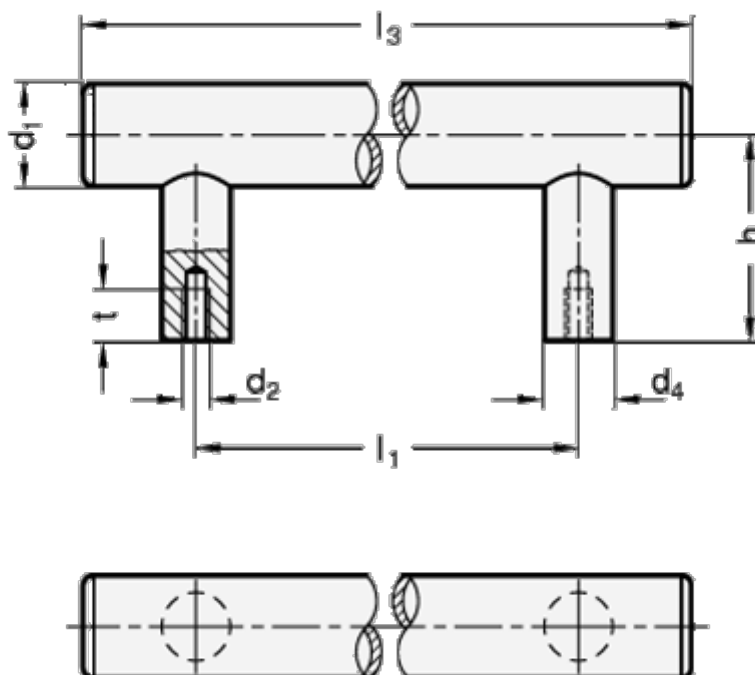

Article number: 20666530M6300K

Description: E+G St. steel tubular handle GN 666.5-30-M6-300-K
K - with plastic cover cap, mountet from the back

Measures

d1	= 30
d2	= M6
d4	= 20
h	= 60
l1 +/-0.5	= 300
l3	= 365
l4	= 15
t min	= 15